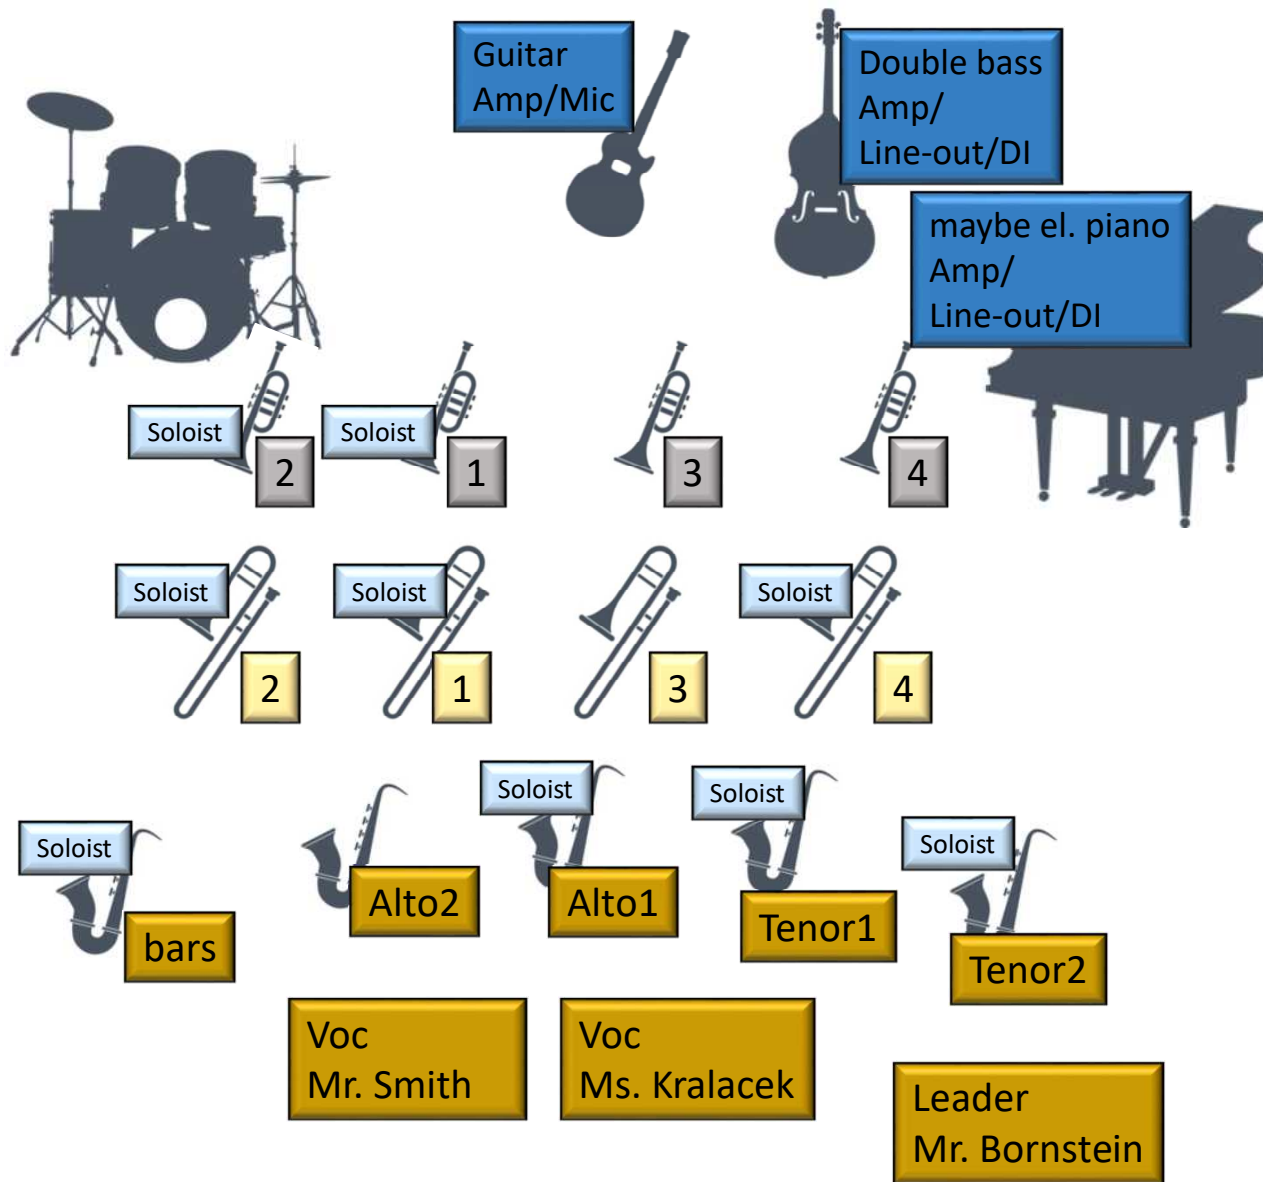

THE *New Town Swing* ORCHESTRA

Line-Up

- Drum miking according to the local conditions
- monitoring, so that there is a balanced stage sound
- usually a separate monitor path for each section
- If no grand or upright piano is available on stage, our pianist will play on his own electric piano, with stage amplifier and line output.
- Our leader will use a microphone for announcements
- The saxophone section and the guitarist sit on chairs without armrests.
- The trumpet section and the drum-set stand on a raised platform.
- First mike, then set up the band
- Any changes due to space restrictions must be agreed with us in advance.